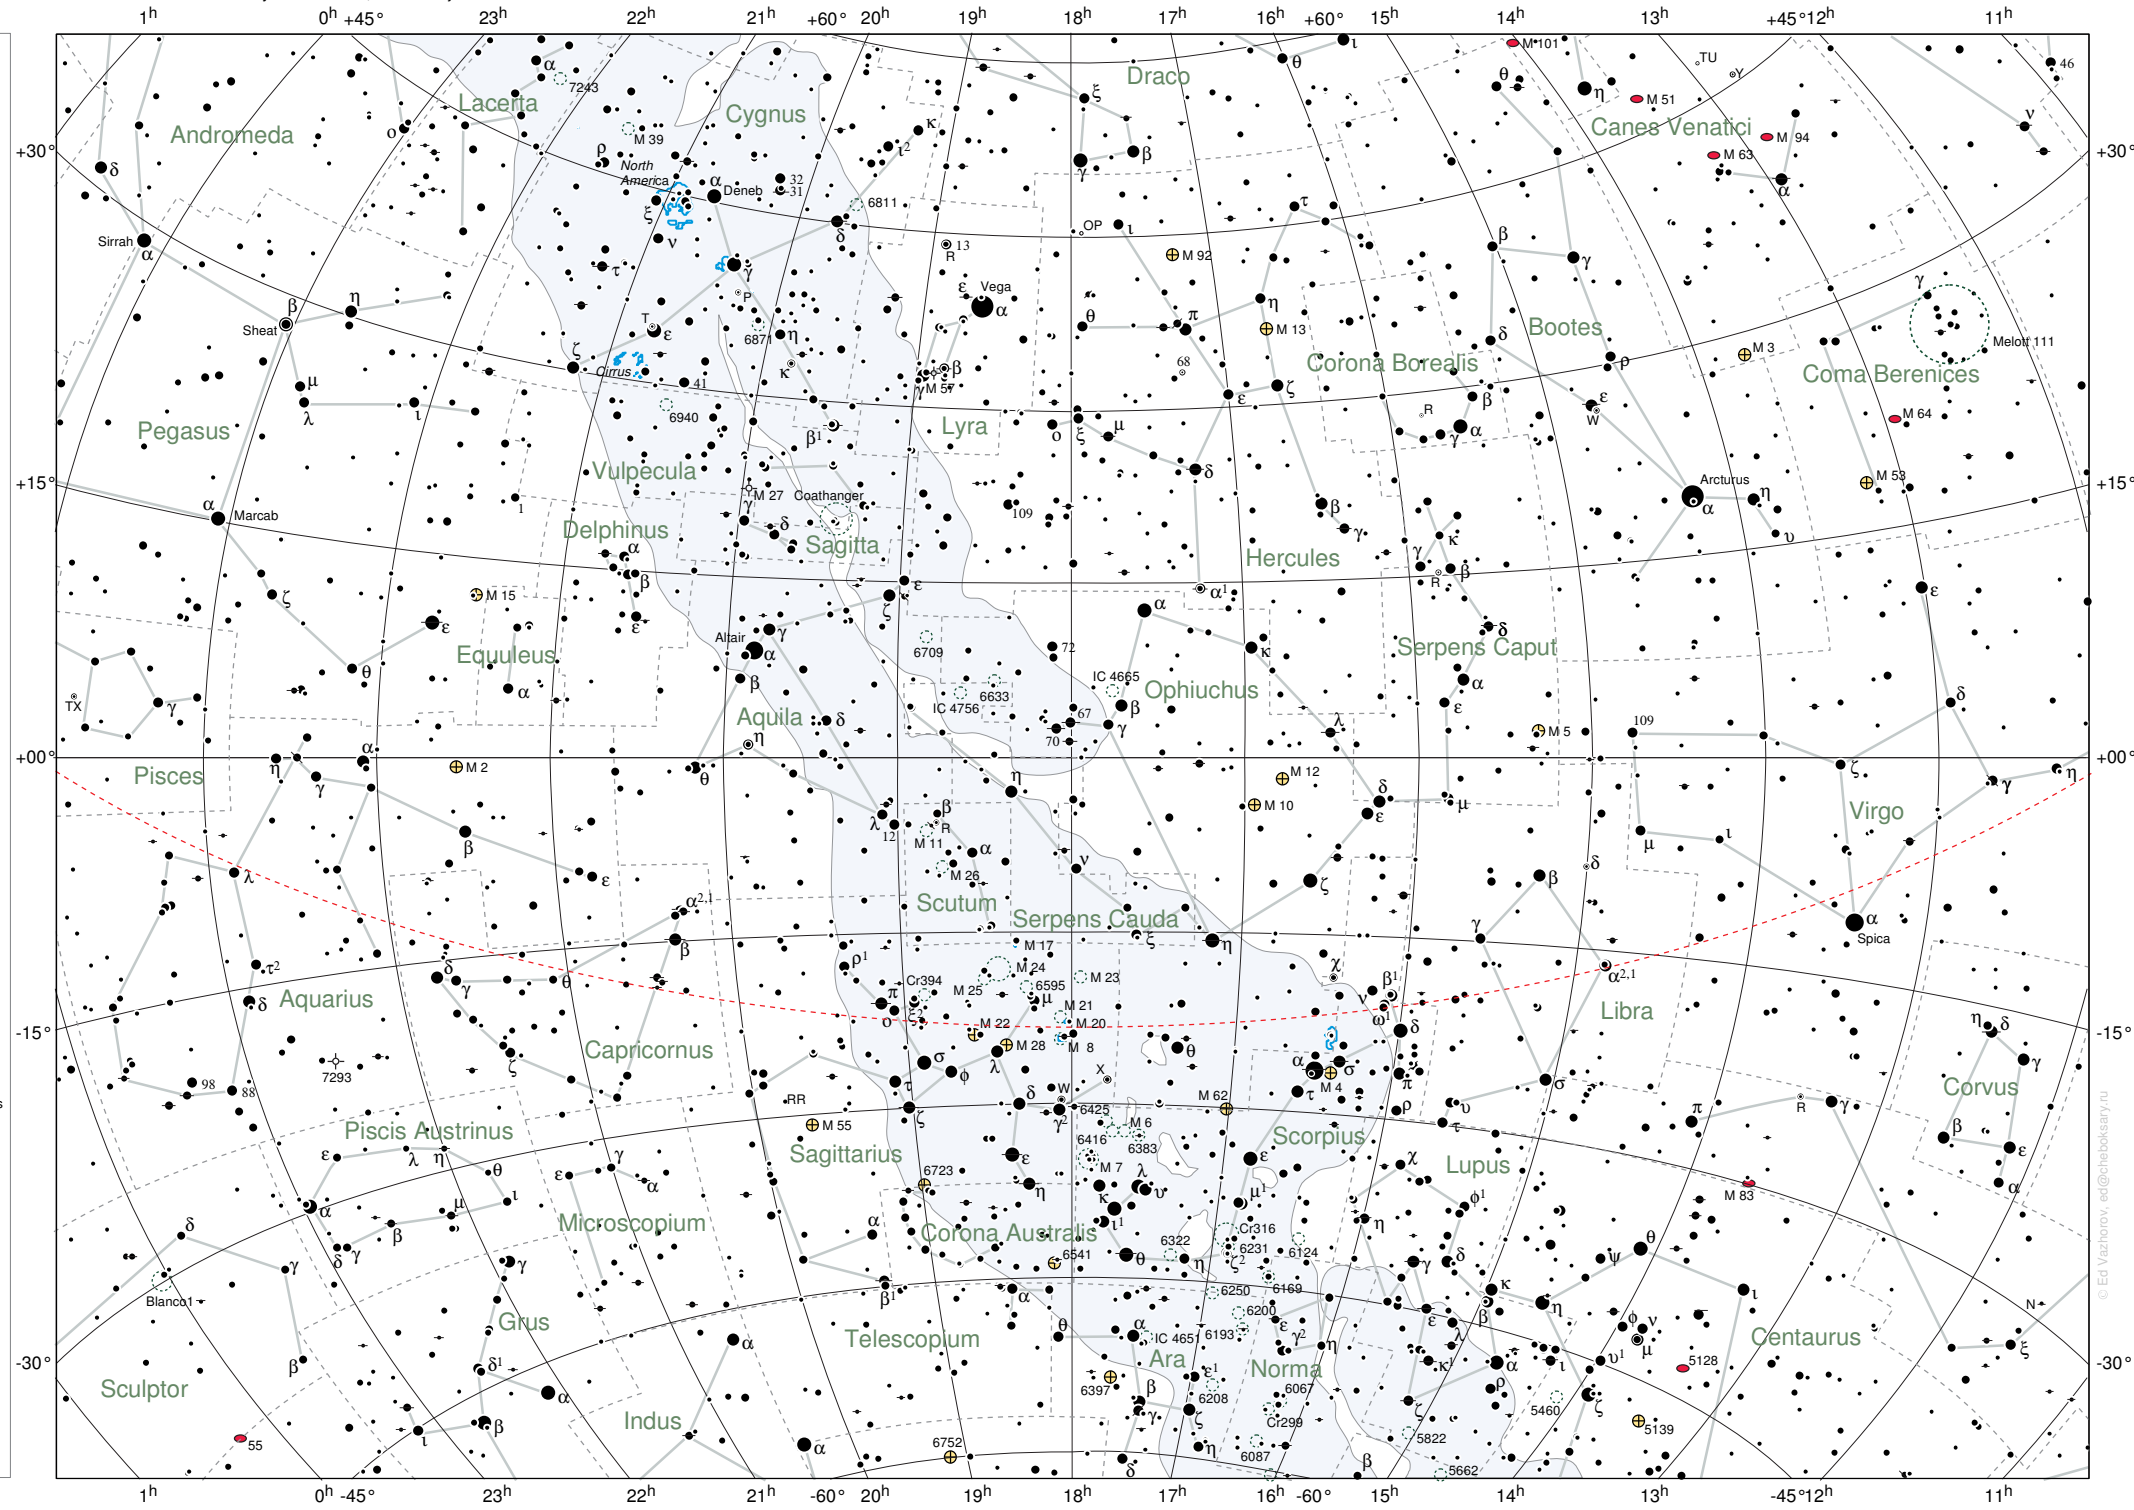

# Beginners Star Atlas

by Ed Vazhorov, www.eProject.ru

4

- Constellation boundaries
- Constellation figures
- Ecliptic
- Planetary nebulas
- Diffuse nebulas
- Galaxies
- Open clusters
- Globular clusters
- Double or multiple stars
- Variable stars
- Stars
- 0 m
- 1 m
- 2 m
- 3 m
- 4 m
- 5 m
- 6 m

# Beginners Star Atlas

by Ed Vashorov, www.eProject.ru

5

- Constellation boundaries
- Constellation figures
- Ecliptic
- Planetary nebulas
- Diffuse nebulas
- Galaxies
- Open clusters
- Globular clusters
- Double or multiple stars
- Variable stars
- Stars
  - 0 m
  - 1 m
  - 2 m
  - 3 m
  - 4 m
  - 5 m
  - 6 m

# Beginners Star Atlas

by Ed Vazhorov, www.eProject.ru

6

- Constellation boundaries
- Constellation figures
- Ecliptic
- Planetary nebulas
- Diffuse nebulas
- Galaxies
- Open clusters
- Globular clusters
- Double or multiple stars
- Variable stars
- Stars
  - 0 m
  - 1 m
  - 2 m
  - 3 m
  - 4 m
  - 5 m
  - 6 m