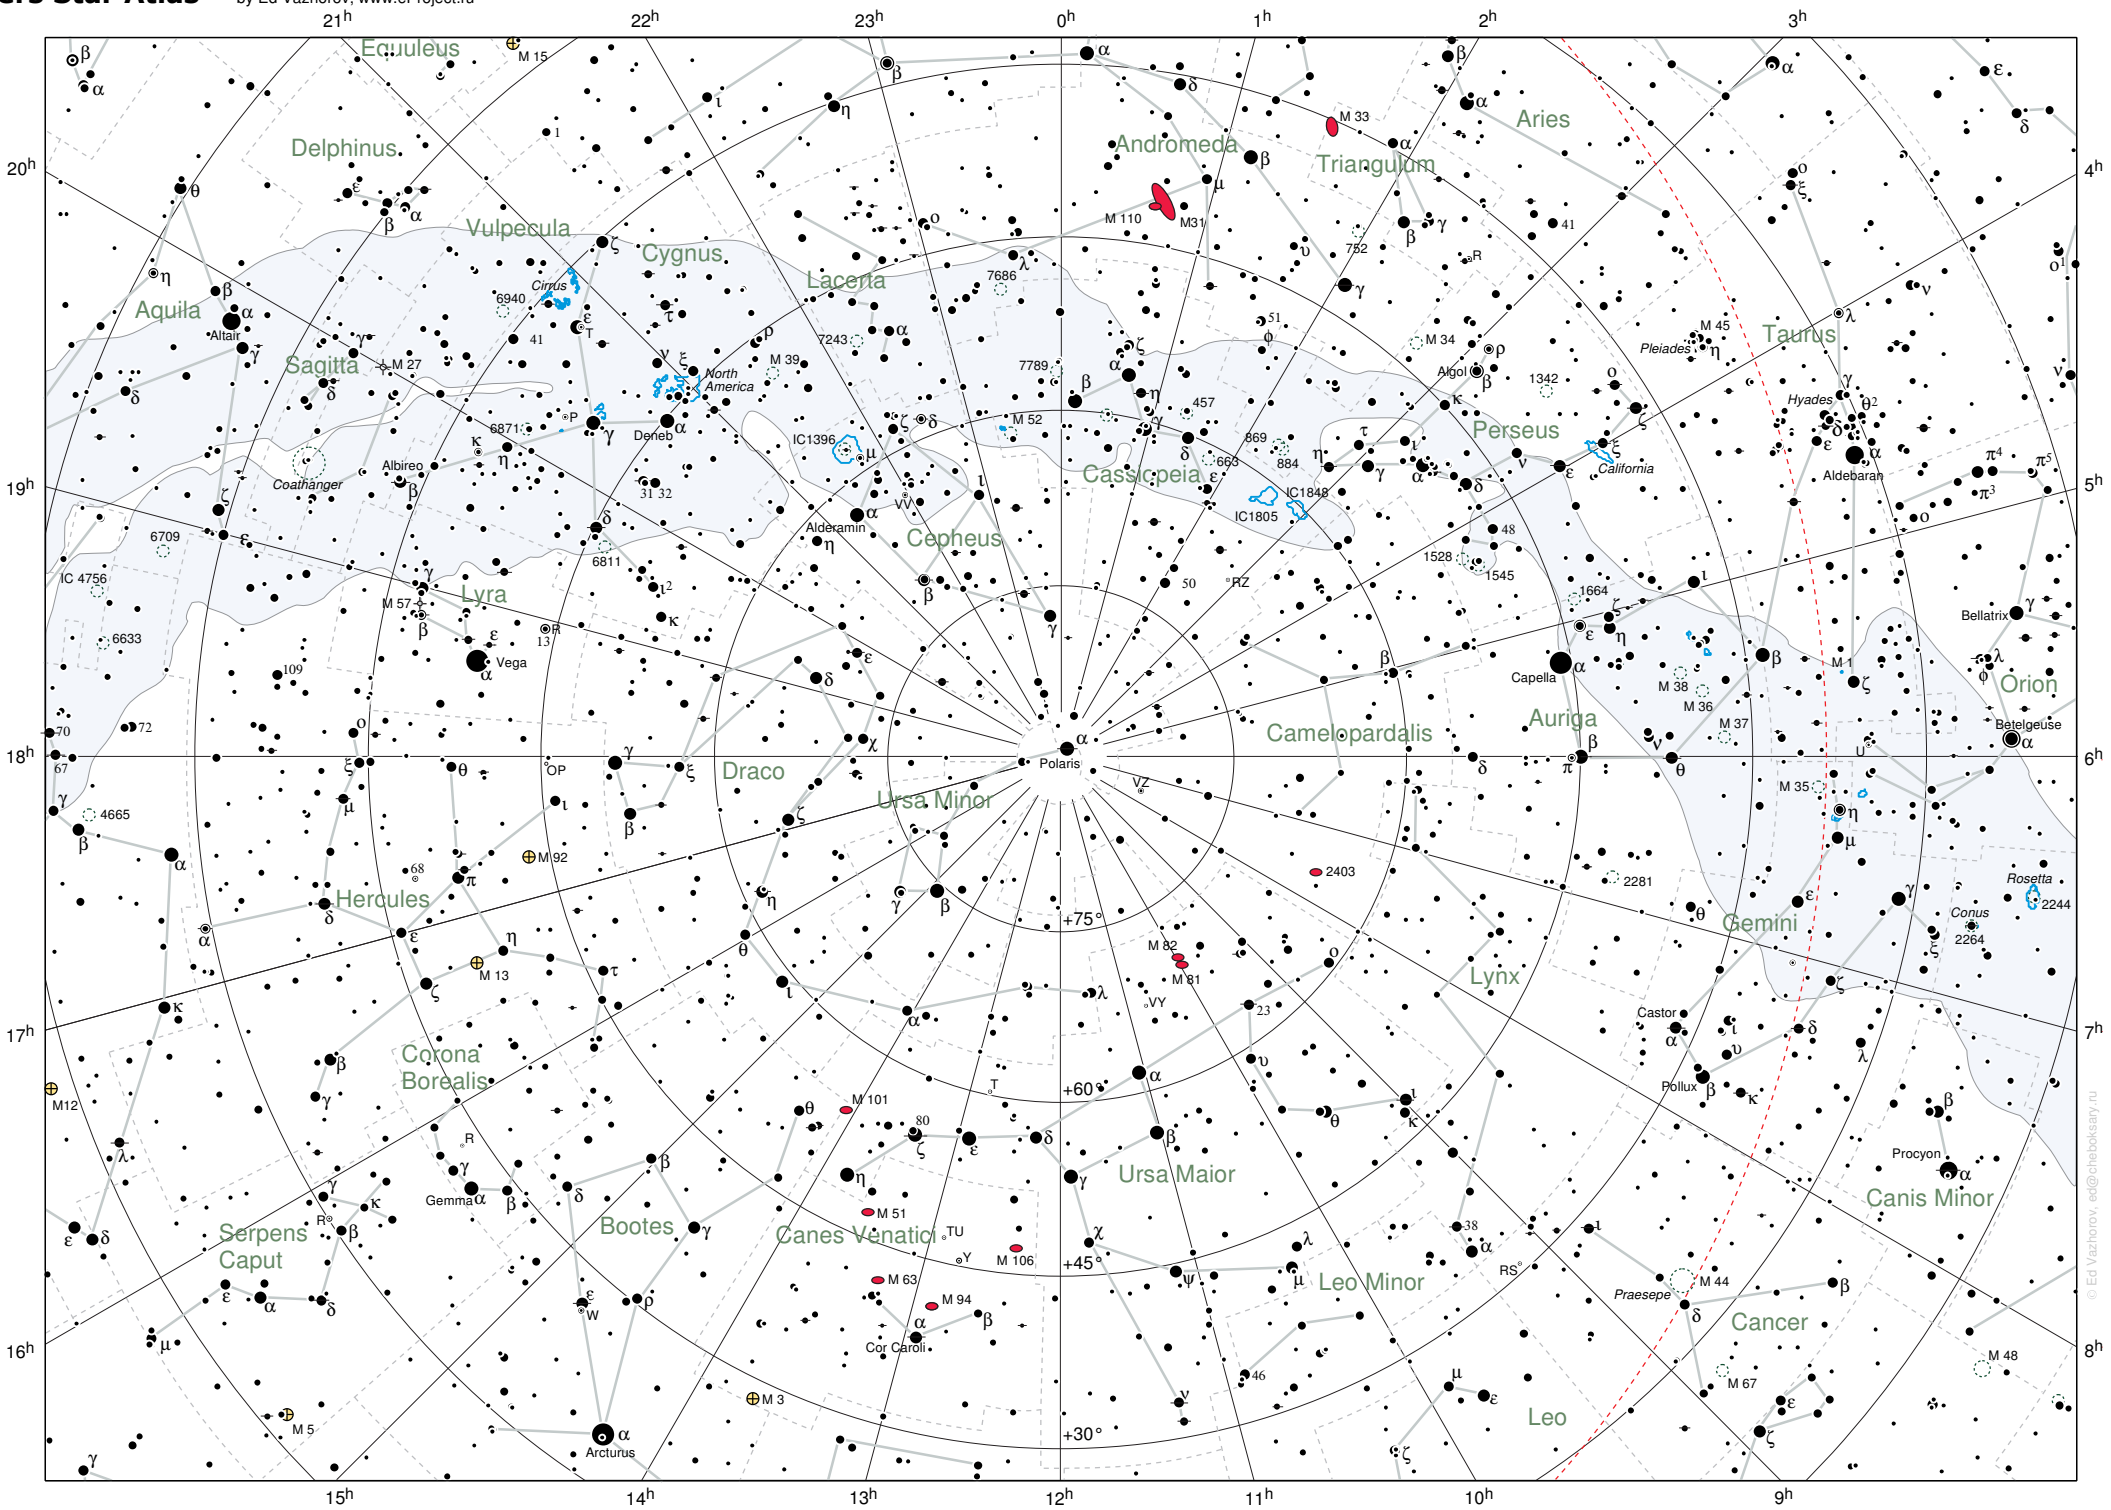

Beginners Star Atlas

by Ed Vazhorov, www.eProject.ru

1

- Constellation boundaries
- Constellation figures
- Ecliptic
- Planetary nebulas
- Diffuse nebulas
- Galaxies
- Open clusters
- Globular clusters
- Double or multiple stars
- Variable stars

- Stars
- 0 m
- 1 m
- 2 m
- 3 m
- 4 m
- 5 m
- 6 m