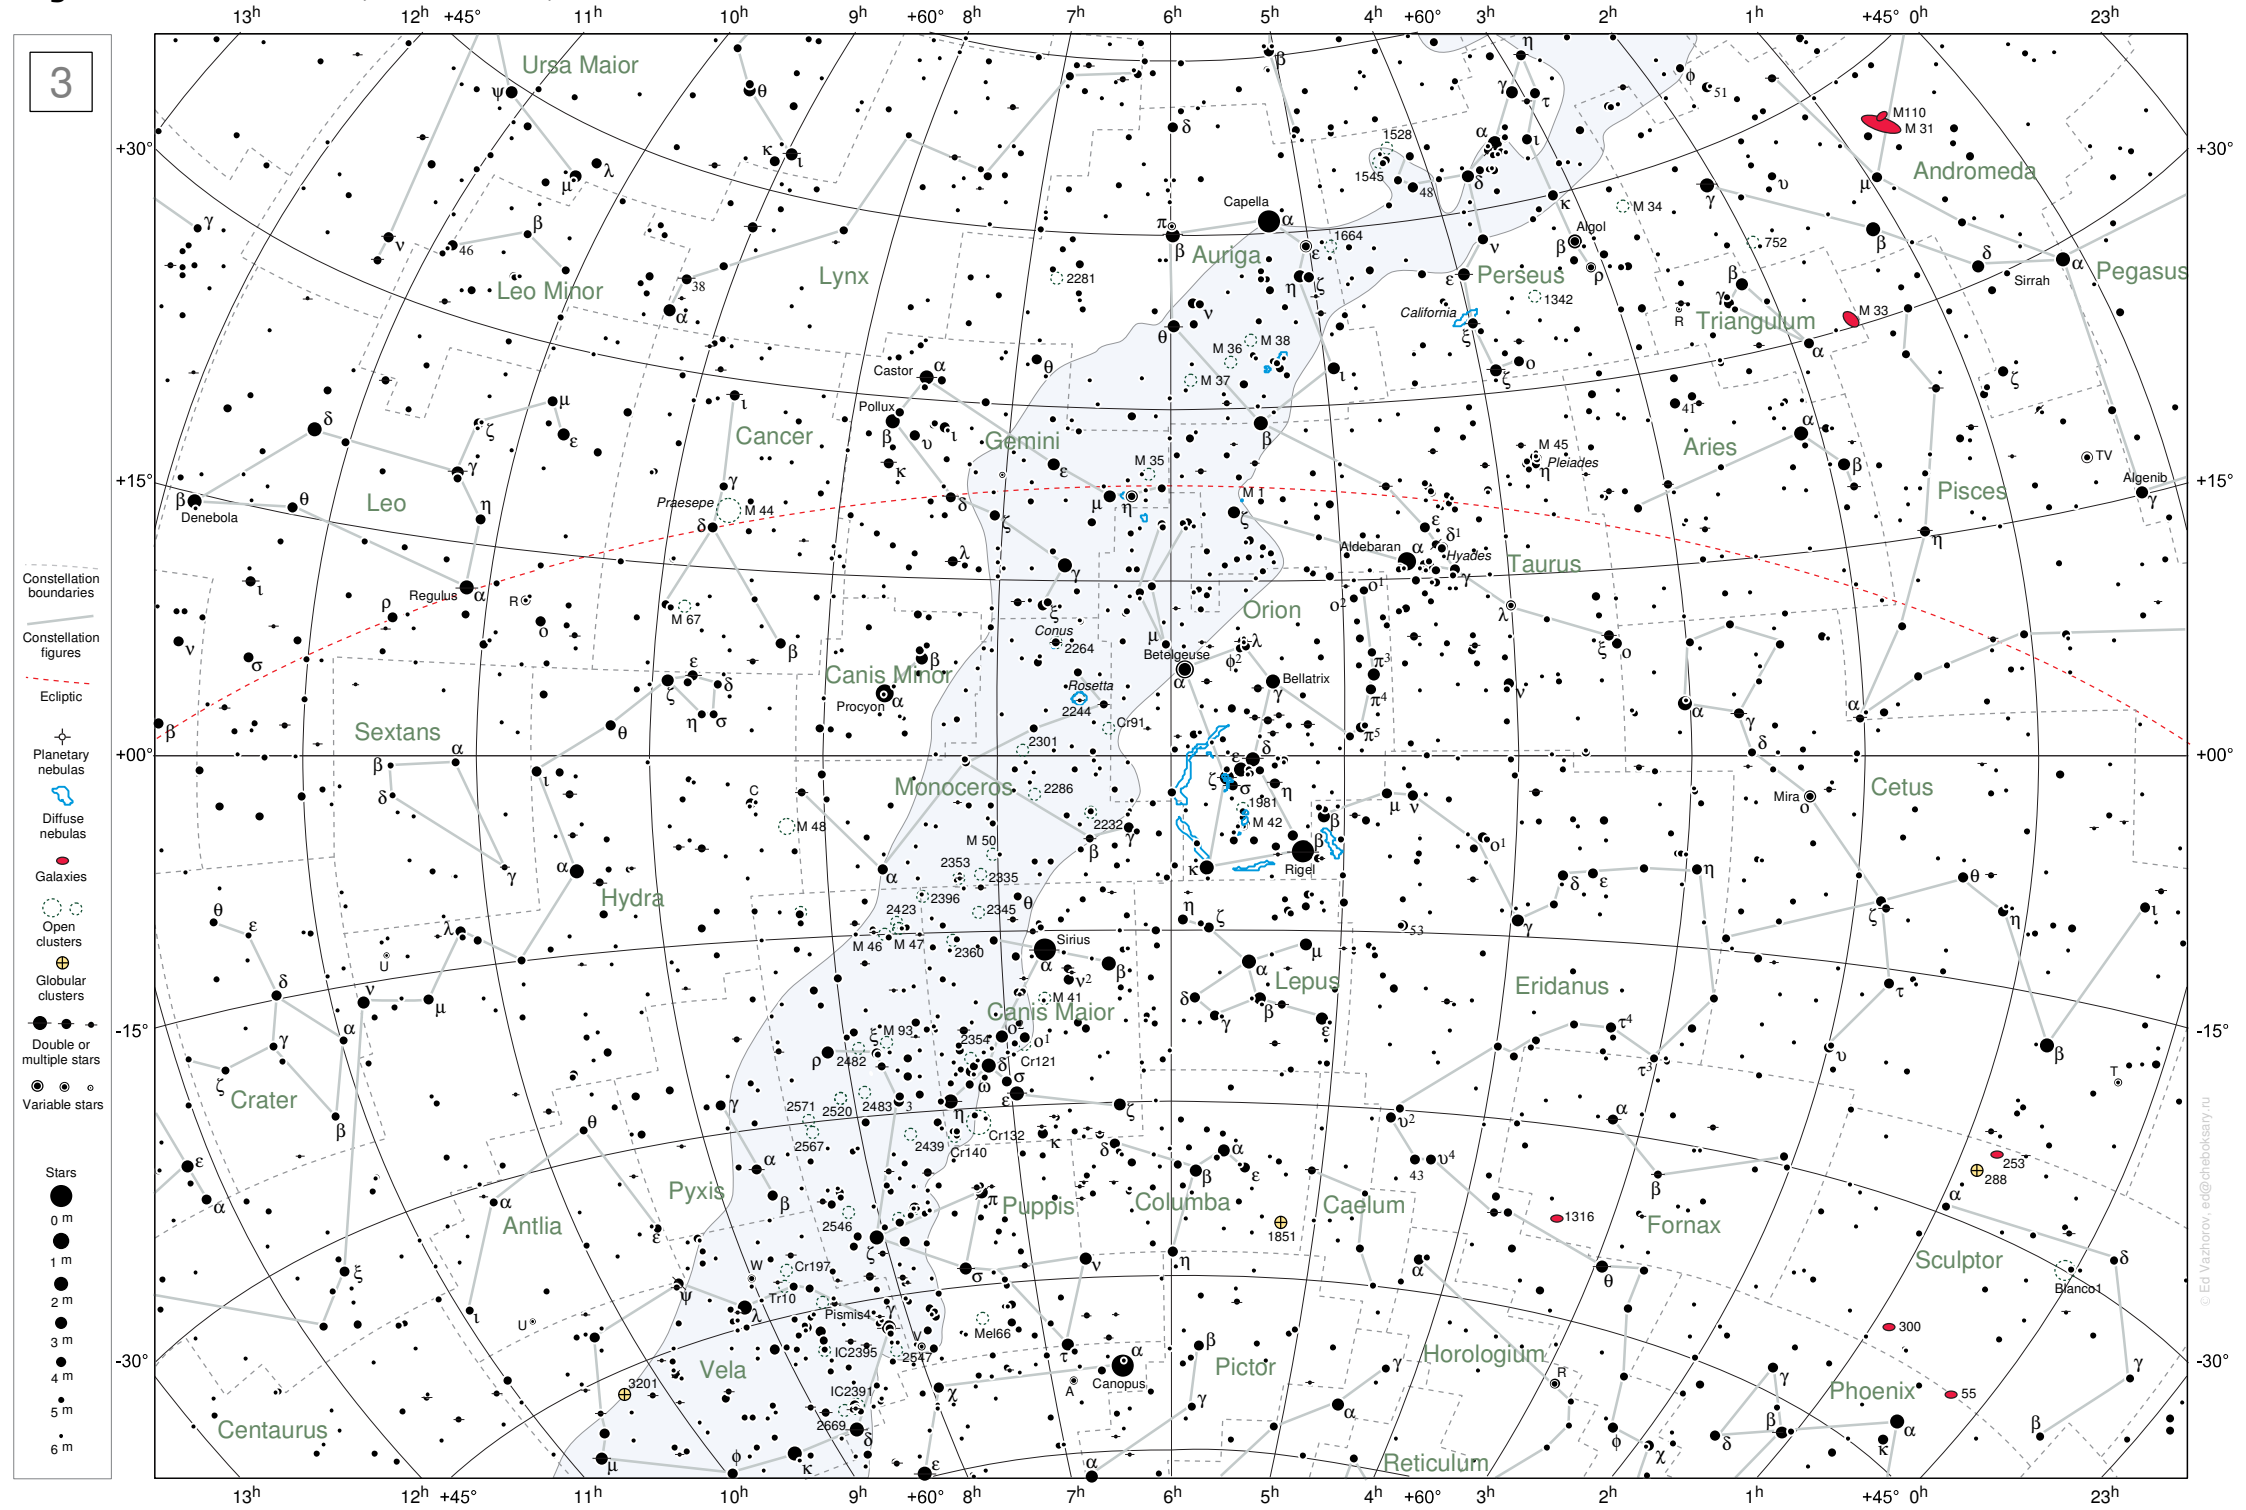

# Beginners Star Atlas

by Ed Vazhorov, [www.eProject.ru](http://www.eProject.ru)

1

- Constellation boundaries
- Constellation figures
- Ecliptic
- Planetary nebulas
- Diffuse nebulas
- Galaxies
- Open clusters
- Globular clusters
- Double or multiple stars
- Variable stars

- Stars
- 0 m
- 1 m
- 2 m
- 3 m
- 4 m
- 5 m
- 6 m

# Beginners Star Atlas

by Ed Vazhorov, www.eProject.ru

4

- Constellation boundaries
- Constellation figures
- Ecliptic
- Planetary nebulas
- Diffuse nebulas
- Galaxies
- Open clusters
- Globular clusters
- Double or multiple stars
- Variable stars
- Stars
- 0 m
- 1 m
- 2 m
- 3 m
- 4 m
- 5 m
- 6 m

# Beginners Star Atlas

by Ed Vashorov, www.eProject.ru

5

- Constellation boundaries
- Constellation figures
- Ecliptic
- Planetary nebulas
- Diffuse nebulas
- Galaxies
- Open clusters
- Globular clusters
- Double or multiple stars
- Variable stars
- Stars
  - 0 m
  - 1 m
  - 2 m
  - 3 m
  - 4 m
  - 5 m
  - 6 m